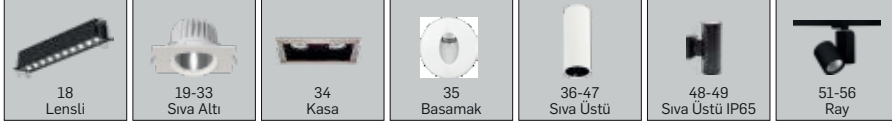

18-56 COB DOWNLIGHT LED AYDINLATMA