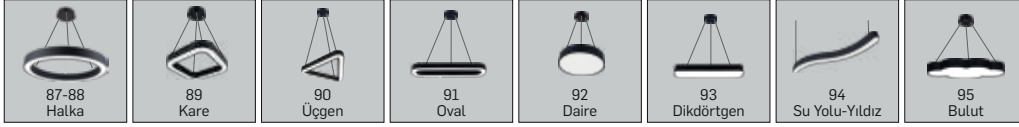

86-95 DEKORATİF SARKIT LED AYDINLATMA