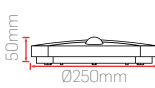

15W

ES11-0250-015-840S
(520407)

2700K-6500K

1.290
Standart
1.650
Acil Kit'li