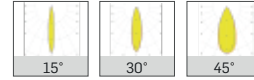

OPTİK

Alüminyum reflektör.